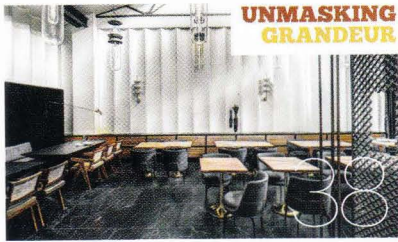

Designed by virtuoso architect, Ashiesh Shah of AA Homes, Masque is a restaurant that redefines indulgence and adventure

Cover Story
Anagram Architects and contemporary artist Anita Dube came together to create 'Artrovert', a multi-levelled gathering ground for artists and the artistically-inclined