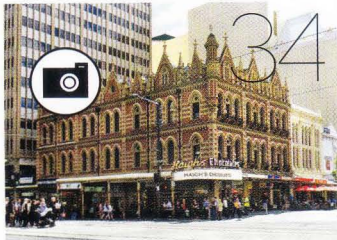

ARTROVERT

AN AMALGAMATION OF CREATIVE POSSIBILITIES BY ANAGRAM ARCHITECTS

WINDOWS ROOFINGS AND FACADES REDEFINING INNOVATIONS OF THE 21ST CENTURY

Adelaide offers all the charms of a small town combined with the buzz and excitement of a big city

Designed by virtuoso architect, Ashiesh Shah of AA Homes, Masque is a restaurant that redefines indulgence and adventure

Cover Story
Anagram Architects and contemporary artist Anita Dube came together to create 'Artrovert', a multi-levelled gathering ground for artists and the artistically-inclined